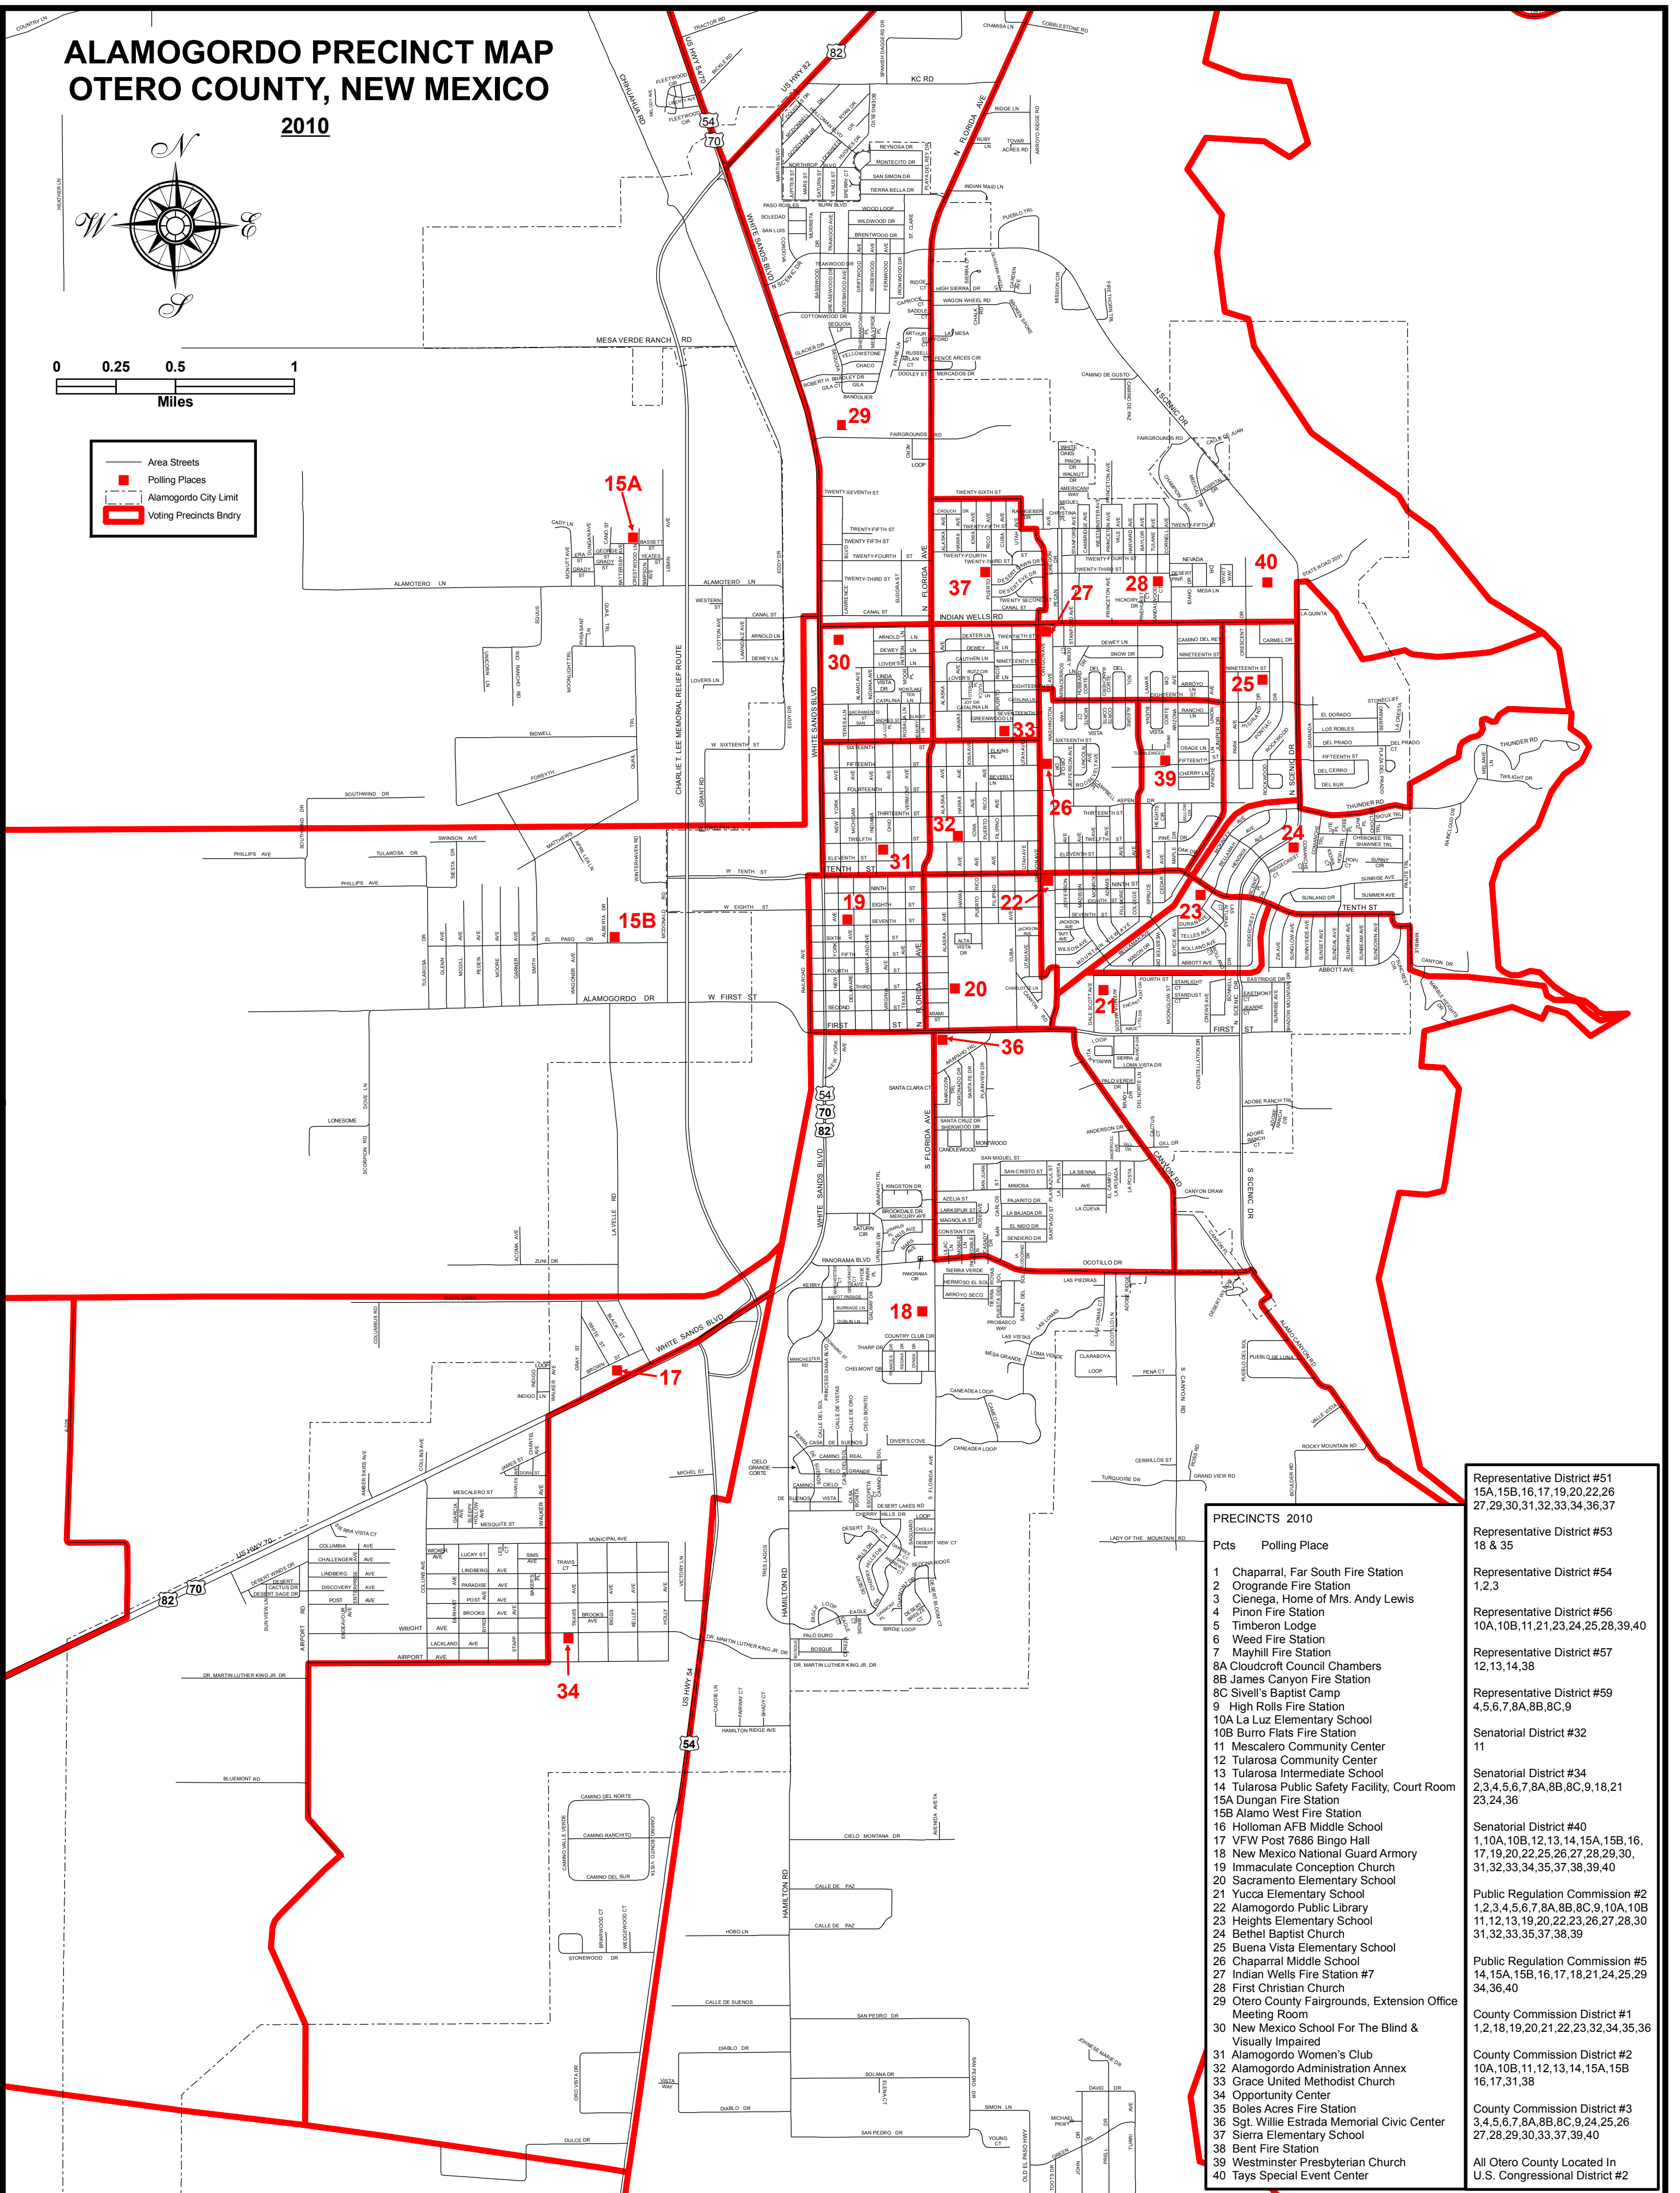

ALAMOGORDO PRECINCT MAP OTERO COUNTY, NEW MEXICO

2010

Legend:

- Area Streets
- Polling Places
- Alamogordo City Limit
- Voting Precincts Bndry

PRECINCTS 2010	Pcts	Polling Place
15A, 15B, 16, 17, 19, 20, 22, 26, 27, 29, 30, 31, 32, 33, 34, 36, 37		
18 & 35		
18	1	Chaparral, Far South Fire Station
	2	Orogrande Fire Station
	3	Cienega, Home of Mrs. Andy Lewis
	4	Pinon Fire Station
	5	Timberon Lodge
	6	Weed Fire Station
	7	Mayhill Fire Station
	8A	Cloudcroft Council Chambers
	8B	James Canyon Fire Station
	8C	Sivell's Baptist Camp
	9	High Rolls Fire Station
	10A	La Luz Elementary School
	10B	Burro Flats Fire Station
	11	Mescalero Community Center
	12	Tularosa Community Center
	13	Tularosa Intermediate School
	14	Tularosa Public Safety Facility, Court Room
	15A	Dungan Fire Station
	15B	Alamo West Fire Station
	16	Holloman AFB Middle School
	17	VFW Post 7686 Bingo Hall
	18	New Mexico National Guard Armory
	19	Immaculate Conception Church
	20	Sacramento Elementary School
	21	Yucca Elementary School
	22	Alamogordo Public Library
	23	Heights Elementary School
	24	Bethel Baptist Church
	25	Buena Vista Elementary School
	26	Chaparral Middle School
	27	Indian Wells Fire Station #7
	28	First Christian Church
	29	Otero County Fairgrounds, Extension Office Meeting Room
	30	New Mexico School For The Blind & Visually Impaired
	31	Alamogordo Women's Club
	32	Alamogordo Administration Annex
	33	Grace United Methodist Church
	34	Opportunity Center
	35	Boles Acres Fire Station
	36	Sgt. Willie Estrada Memorial Civic Center
	37	Sierra Elementary School
	38	Bent Fire Station
	39	Westminster Presbyterian Church
	40	Tays Special Event Center